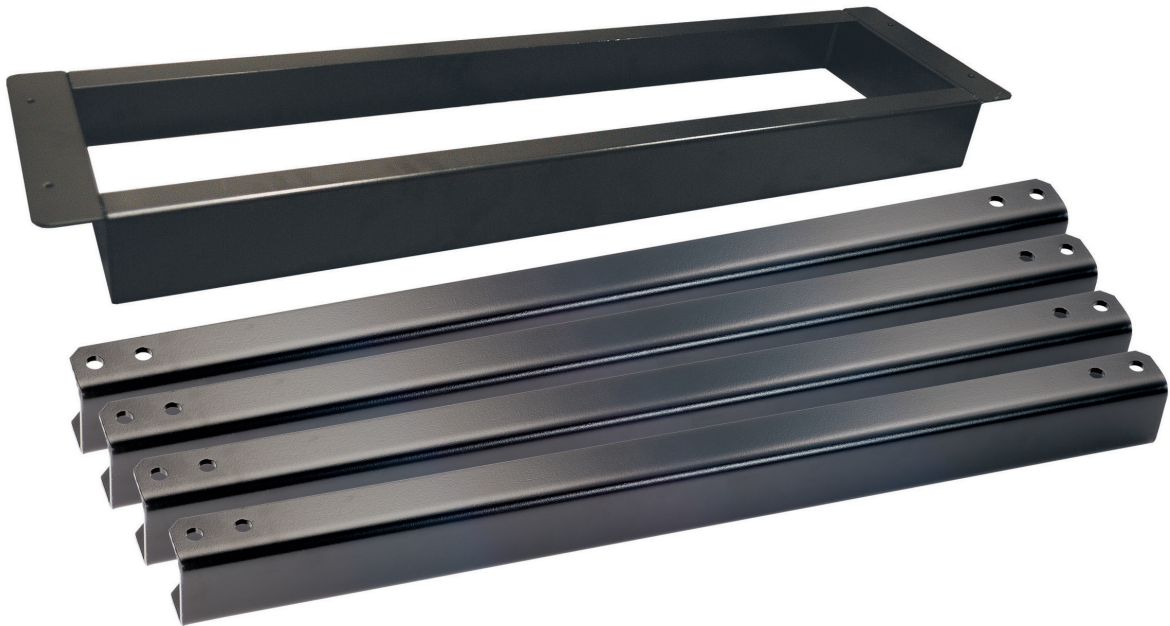

## Tank Risers

### GENERAC® PROTECTOR DIESEL GENERATOR ACCESSORIES

Model: G006505-0 - 15 & 20 kW  
UPC: 696471065053

Model: G006506-0 - 30 & 50 kW  
UPC: 696471065060

## DESCRIPTION

Tank risers are required in some municipalities to help avoid potential base tank corrosion caused by mounting on rough surfaces. The powder painted steel risers attach to the bottom of the base tank, through provided mounting holes, to elevate the tank off the ground.