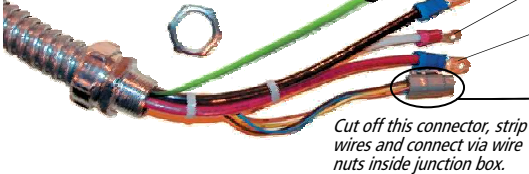

WIRING OVATION™ ATS TO A GENERAC® STATIONARY GENERATOR

GENERAC GUARDIAN® WATCHDOG

Air-Cooled			Size, kW	Encl
Old Models:				
005240			7	
005280			7	
005241			10	
005281			10	
005242			13	
005282			13	
005243			16	
005244			16	
005283			16	
005284			16	
New Models:				
05526	05501	05472	8	Steel
05528	05502	05473	10	Steel
05530	05503	05474	14	Steel
05531	05504	05475	17	Steel
05532	05505		17	AL
05533	05506		20	AL

Liquid-Cooled				
QT02224			22	AL
QT02516	05324	05478	25	Steel
QT02524			25	AL
QT02724			27	AL
QT03016	05402		30	Steel
QT03542			35	AL
QT03624			36	AL
QT04524	05261/05340	05479	45	Steel
QT04542			45	AL
QT04842			48	AL

*Guardian brand typically includes an ATS with package. Sold through retail channels.

** Not all generators include a generator harness and/or junction box. Installer may need to provide.

Harness from Generator **

Generac-Supplied Junction Box**

NOTE: Brown and Orange wires inside generator connected to these terminals must be removed and wrapped with electrical tape.

Additional Parts Required:

1. GenTran PN: ATSRK 1
2. 18-4 300V control wire varies