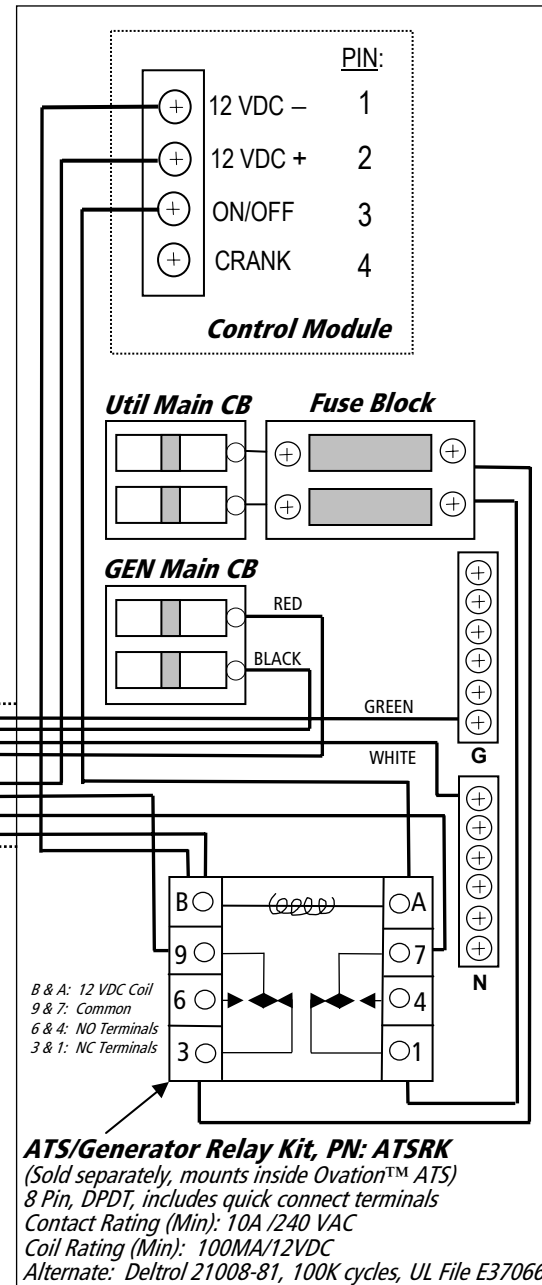

Generac-Supplied Junction Box**

NOTE: Brown and Orange wires inside generator connected to these terminals must be removed and wrapped with electrical tape.

Additional Parts Required:

1. GenTran PN: ATSRK 1
2. 18-4 300V control wire varies

Installer-provided wires are indicated in black. All control wire should be minimum 18AWG, 300 V rated.

GenTran® Ovation™ Series ATS

ATS/Generator Relay Kit, PN: ATSRK
 (Sold separately, mounts inside Ovation™ ATS)
 8 Pin, DPDT, includes quick connect terminals
 Contact Rating (Min): 10A /240 VAC
 Coil Rating (Min): 100MA/12VDC
 Alternate: Deltrol 21008-81, 100K cycles, UL File E37066